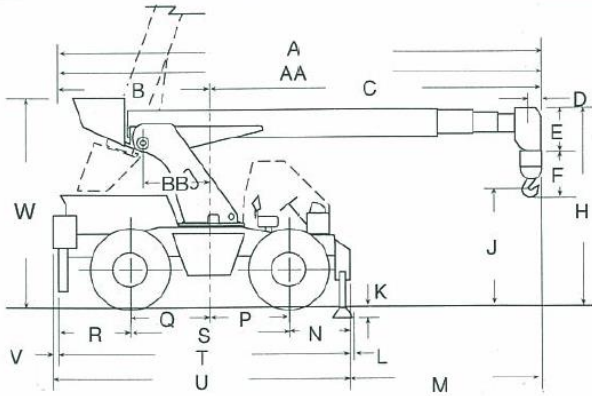

Galion 150 Series Crane

DIMENSIONS & RATINGS MODEL 150A

Dimensions

Ft./inches (mm)		Ft./inches (mm)	
A	27' 2" (8280) [3-Section]	Q	4' 9" (1448)
AA	29' 6" (8992) [4-Section]	R	3' 10½" (1181)
B	7' 9" (2362)	S	9' 0" (2743)
BB	3' 10" (1168)	T	16' 3½" (2426)
C	18' 2" (5537) [3-Section]	U	16' 10½" (5144)
CC	20' 6" (6248) [4-Section]	V	3-1/2" (89)
D	7" (178)	W	11' 2½" (3416)
E	2' 3½" (699)	X	3' 0¼" (920)
F	2' 5½" (749)	Y	6' 6" (1981)
G	6' 4" (1930)	Z	4' 11½" (1511)
H	11'1" (3378)	AB	7' 9" (2362)
J	6' 6¾" (2000)	AC	13' 5" (4089)
K	6½" (165)	AD	8' 3" (2514)
L	3½" (89)	AE	7' 3½" (2223)
M	10' 3½" (3137) [3-Section]	AF	16" (406)
MM	13' 7½" (4153) [4-Section]	AG	20" (508)
N	3' 9" (1143)	AH	6' 9" (2057)
P	4' 3" (1295)	AJ	14' 2½" (4331)

Working Ranges

Range of 3-section boom shown in black, 4-section boom shown in color.

Onze middelen en onze filosofie garanderen uw resultaat!

HEMBERG MONTAGE bv | Twaalfapostelenstraat 2 | 9051 Sint-Denijs-Westrem | Tel: +32(0)9 222 16 32
info@hembergmontage.be | www.hembergmontage.be | BTW: BE 0400.150.437 | Bank: BE07 2900 1340 0266

Model 150 Series A hydraulic mobile crane. Based on 85% Tipping (75% without outriggers)—Crane on firm level surface.

3-Section power boom load in lbs.

Working Radius in feet	360° Rotation		Off Front
	Without Outriggers	With Outriggers	Without Outriggers
10	18400	30000	30000
12	13200	28500	19900
14	10200	25000	15750
16	8250	21875	12750
18	6850	18950	10550
20	5800	15750	9000
22	5000	13340	7700
24	4300	11580	6750
26	3750	10240	6000
28	3350	9180	5250
30	3000	8240	4800
32	2600	7480	4300
34	2350	6800	3850
36	2100	6200	3500