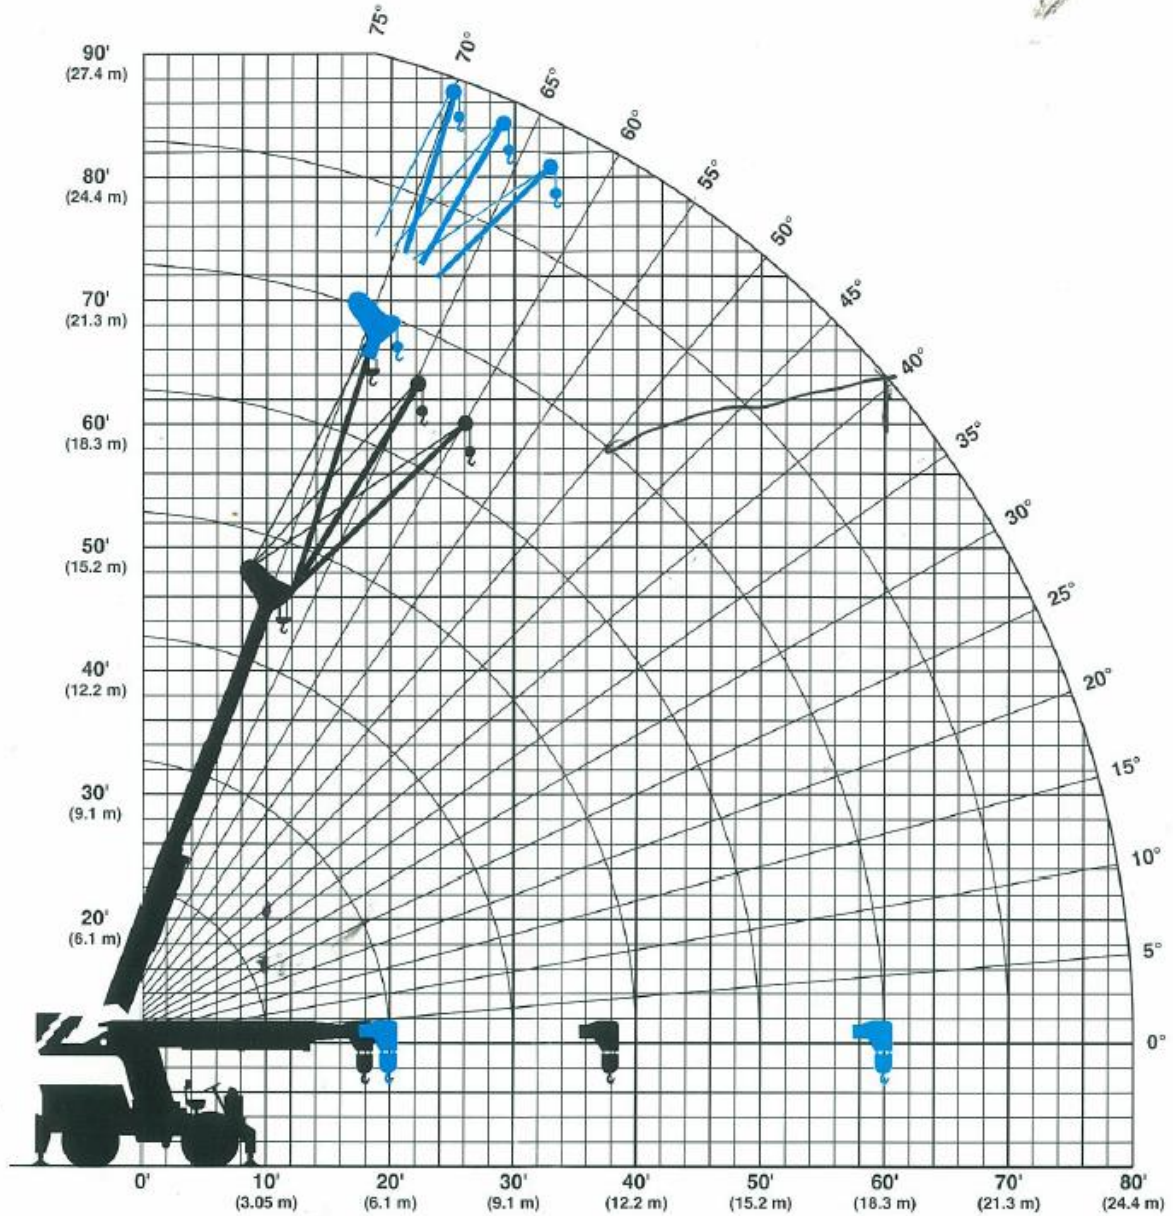

Working Ranges

Range of 3-section boom shown in black, 4-section boom shown in color.

Onze middelen en onze filosofie garanderen uw resultaat!

HEMBERG MONTAGE bv | Twaalfapostelenstraat 2 | 9051 Sint-Denijs-Westrem | Tel: +32(0)9 222 16 32
info@hembergmontage.be | www.hembergmontage.be | BTW: BE 0400.150.437 | Bank: BE07 2900 1340 0266