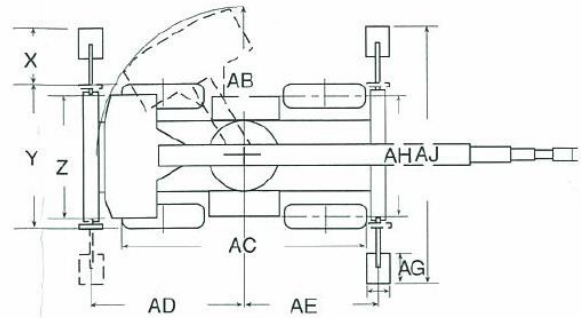

Galion 150 Series Crane

DIMENSIONS & RATINGS MODEL 150A

Dimensions

Ft./inches (mm)		Ft./inches (mm)	
A	27' 2" (8280) [3-Section]	Q	4' 9" (1448)
AA	29' 6" (8992) [4-Section]	R	3' 10½" (1181)
B	7' 9" (2362)	S	9' 0" (2743)
BB	3' 10" (1168)	T	16' 3½" (2426)
C	18' 2" (5537) [3-Section]	U	16' 10½" (5144)
CC	20' 6" (6248) [4-Section]	V	3-1/2" (89)
D	7" (178)	W	11' 2½" (3416)
E	2' 3½" (699)	X	3' 0¼" (920)
F	2' 5½" (749)	Y	6' 6" (1981)
G	6' 4" (1930)	Z	4' 11½" (1511)
H	11'1" (3378)	AB	7' 9" (2362)
J	6' 6¾" (2000)	AC	13' 5" (4089)
K	6½" (165)	AD	8' 3" (2514)
L	3½" (89)	AE	7' 3½" (2223)
M	10' 3½" (3137) [3-Section]	AF	16" (406)
MM	13' 7½" (4153) [4-Section]	AG	20" (508)
N	3' 9" (1143)	AH	6' 9" (2057)
P	4' 3" (1295)	AJ	14' 2½" (4331)

Working Ranges

Range of 3-section boom shown in black, 4-section boom shown in color.

Onze middelen en onze filosofie garanderen uw resultaat!

HEMBERG MONTAGE bv | Twaalfapostelenstraat 2 | 9051 Sint-Denijs-Westrem | Tel: +32(0)9 222 16 32
info@hembergmontage.be | www.hembergmontage.be | BTW: BE 0400.150.437 | Bank: BE07 2900 1340 0266

Model 150 Series A hydraulic mobile crane. Based on 85% Tipping (75% without outriggers)—Crane on firm level surface.

3-Section power boom load in lbs.

Working Radius in feet	360° Rotation		Off Front
	Without Outriggers	With Outriggers	Without Outriggers
10	18400	30000	30000
12	13200	28500	19900
14	10200	25000	15750
16	8250	21875	12750
18	6850	18950	10550
20	5800	15750	9000
22	5000	13340	7700
24	4300	11580	6750
26	3750	10240	6000
28	3350	9180	5250
30	3000	8240	4800
32	2600	7480	4300
34	2350	6800	3850
36	2100	6200	3500